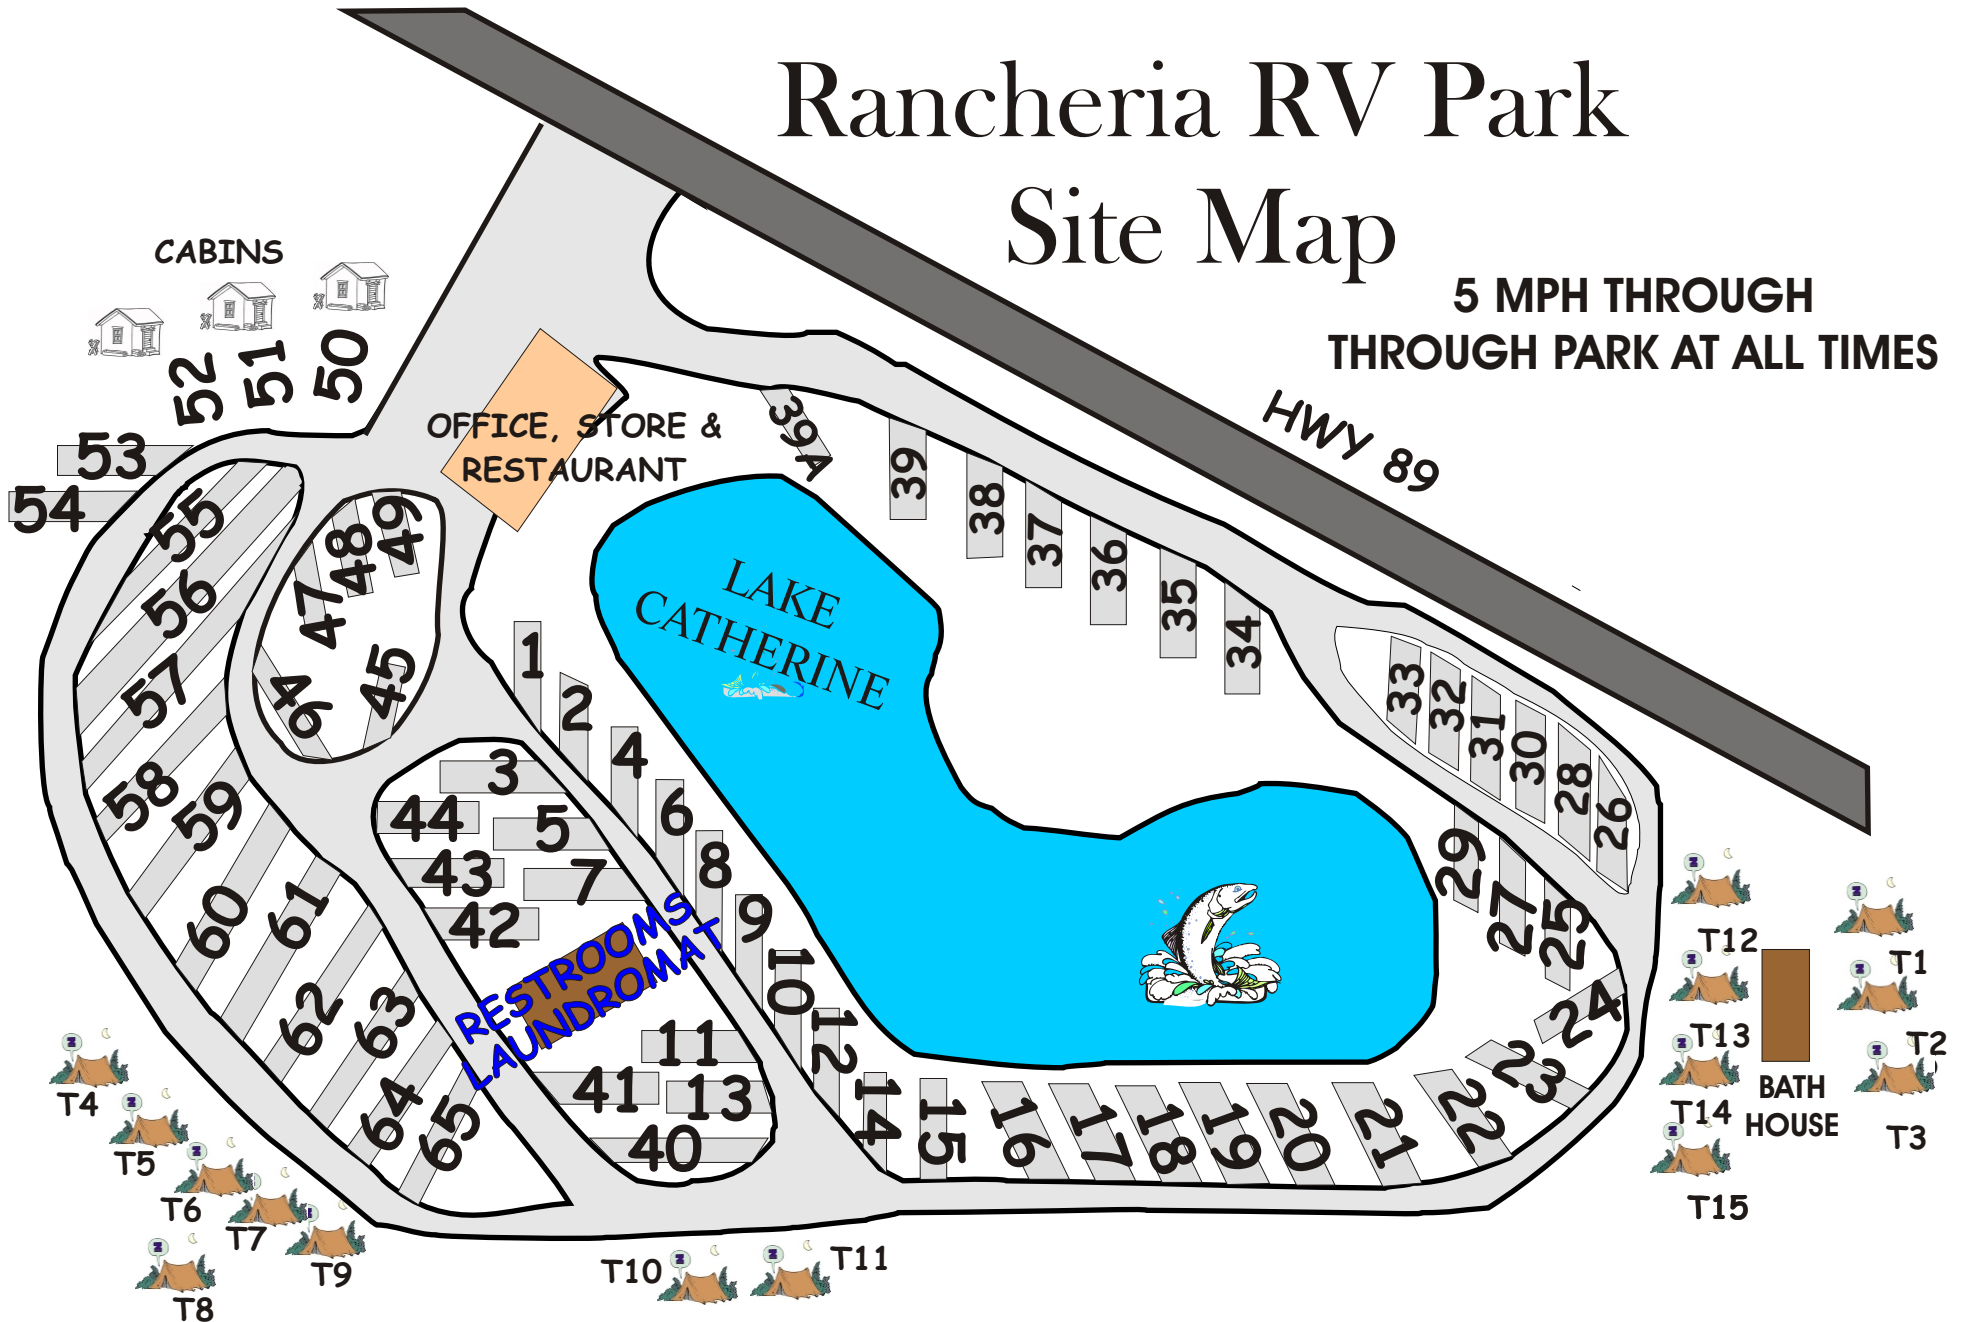

Rancheria RV Park

Site Map

**5 MPH THROUGH
THROUGH PARK AT ALL TIMES**

**NO TENTS ALLOWED IN RV SITES
NO PARKING ON THE GRASS AT ANY TIME**